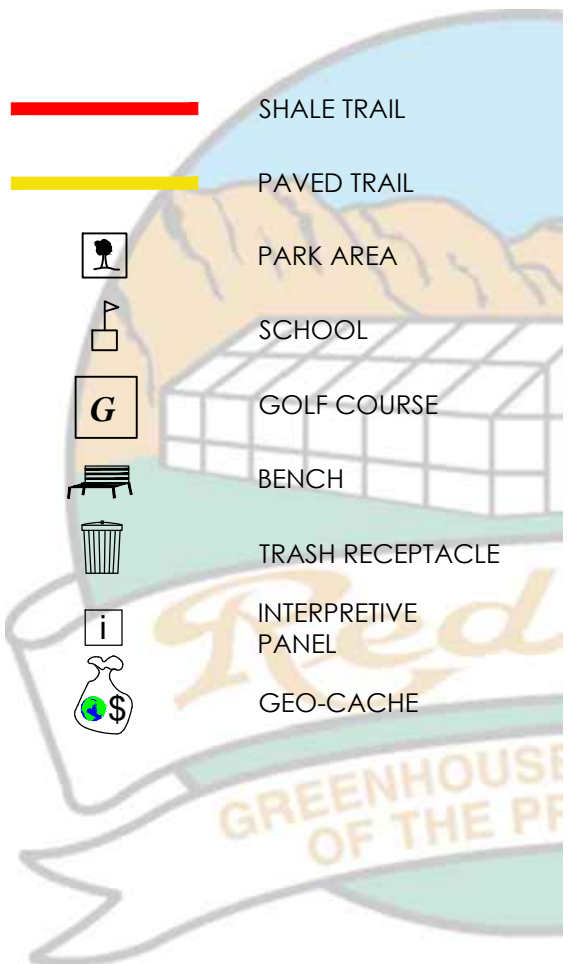

LEGEND

-  SHALE TRAIL
-  PAVED TRAIL
-  PARK AREA
-  SCHOOL
-  GOLF COURSE
-  BENCH
-  TRASH RECEPTACLE
-  INTERPRETIVE PANEL
-  GEO-CACHE

TOWN OF REDCLIFF TRAIL SYSTEM